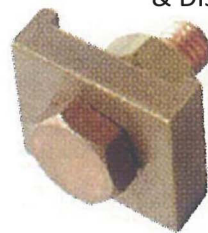

Double Plated Bolt Clamp

U Bolt - Single Plate Clamp

Split Bolt Connector

Earth Boss

Rod To Cable Clamp - C Type

Heavy Duty Cast Cable Saddle

Grounding Clamps For Direct Burial

Solid Copper Internally Threaded Grounding Rods

Rod To Cable Clamp - B Type

Rod To Cable Clamp - D Type

Light Duty / Heavy Duty Ridge Saddle

Contact for any Enquiry

+91 88796 97799

yojana@yashexports.com

LIGHTNING PROTECTION

Screw Down Test Clamp

Aerial Rod With Terminal Base in Copper

'J' Type Earth Clamp

'C' Copper Connectors

DC Tape Clip

Oblong Test Clamp

Copper Multiple Points With Terminal Base

4 Way Cast Ground Plate

Multiple Copper Busbar With Nylon Base Plate & Disconnecting Link

Tower Bond Clamp

Cable To Tape Junction Clamp

Flat Saddle - 'A'

Jointing Clamp - 'B'

One Hole Cable Clip

Contact for any Enquiry

+91 88796 97799

yojana@yashexports.com