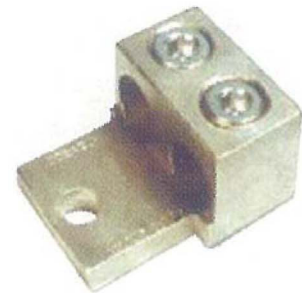

Short Barrel Copper Terminal Ends

Long Barrel 2 Holes Copper Terminal Ends

4 Holes Terminal Ends

Aluminium - Copper Bimetal Terminals With Copper Palms

Tinned Copper Tubular Terminal with Inspection Hole

Flat Palm Short Copper Terminals

Copper Connector With Solid Barrier

Bimetal Copper Splice - Connector

Aluminium Double Barrel Connector One Hole Mount

Aluminium PG Clamps

Contact for any Enquiry

+91 88796 97799

yojana@yashexports.com

GROUNDING CLAMPS

Ground Clamps
For Armoured Wires

1/2" - 1" Ground Clamp

Ground Clamps - 1/2 To 6"
With Hub For Rigid Conduits

Vise Grip Clamp

Jumper Clamp

Double Mounted Transformer Clamp

Hotline Clamps In Bronze

Transformer Clamp