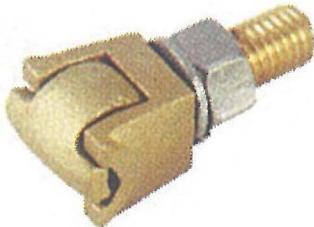

Short Barrel Copper Terminal Ends

Long Barrel 2 Holes Copper Terminal Ends

4 Holes Terminal Ends

Aluminium - Copper Bimetal Terminals With Copper Palms

Tinned Copper Tubular Terminal with Inspection Hole

Flat Palm Short Copper Terminals

Copper Connector With Solid Barrier

Bimetal Copper Splice - Connector

Aluminium Double Barrel Connector One Hole Mount

Aluminium PG Clamps

Contact for any Enquiry

+91 88796 97799

yojana@yashexports.com

GROUNDING CLAMPS

Ground Clamps
For Armoured Wires

1/2" - 1" Ground Clamp

Ground Clamps - 1/2 To 6"
With Hub For Rigid Conduits

Vise Grip Clamp

Jumper Clamp

Double Mounted Transformer Clamp

Hotline Clamps In Bronze

Transformer Clamp

Transformer Ground Clamp
- Tin Plated

Aluminium Metallic Connector

Contact for any Enquiry

+91 88796 97799

yojana@yashexports.com

CABLE GLANDS

BW 2 PT Type

CW 4 PT Type