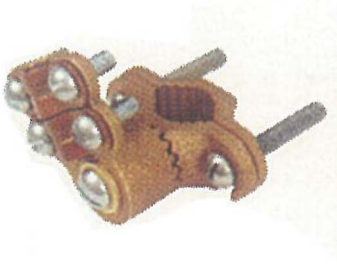

Short Barrel Copper Terminal Ends

Long Barrel 2 Holes Copper Terminal Ends

4 Holes Terminal Ends

Aluminium - Copper Bimetal Terminals With Copper Palms

Tinned Copper Tubular Terminal with Inspection Hole

Flat Palm Short Copper Terminals

Copper Connector With Solid Barrier

Bimetal Copper Splice - Connector

Aluminium Double Barrel Connector One Hole Mount

Aluminium PG Clamps

Contact for any Enquiry

+91 88796 97799

yojana@yashexports.com

GROUNDING CLAMPS

Ground Clamps
For Armoured Wires

1/2" - 1" Ground Clamp

Ground Clamps - 1/2 To 6"
With Hub For Rigid Conduits

Vise Grip Clamp

Jumper Clamp

Double Mounted Transformer Clamp

Hotline Clamps In Bronze

Transformer Clamp

Transformer Ground Clamp
- Tin Plated

Aluminium Metallic Connector

Contact for any Enquiry

+91 88796 97799

yojana@yashexports.com

CABLE GLANDS

BW 2 PT Type

CW 4 PT Type