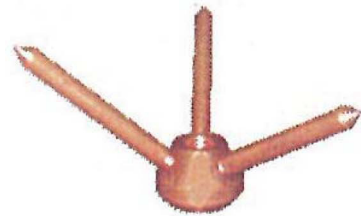

Double Plated Bolt Clamp

U Bolt - Single Plate Clamp

Split Bolt Connector

Earth Boss

Rod To Cable Clamp - C Type

Heavy Duty Cast Cable Saddle

Grounding Clamps For Direct Burial

Solid Copper Internally Threaded Grounding Rods

Rod To Cable Clamp - B Type

Rod To Cable Clamp - D Type

Light Duty / Heavy Duty Ridge Saddle

Contact for any Enquiry

+91 88796 97799

yojana@yashexports.com

LIGHTNING PROTECTION

Screw Down Test Clamp

Aerial Rod With Terminal Base in Copper

'J' Type Earth Clamp

'C' Copper Connectors

DC Tape Clip

Oblong Test Clamp

Copper Multiple Points With Terminal Base

4 Way Cast Ground Plate

Multiple Copper Busbar With Nylon Base Plate & Disconnecting Link

Tower Bond Clamp

Cable To Tape Junction Clamp

Flat Saddle - 'A'

Jointing Clamp - 'B'

One Hole Cable Clip

Contact for any Enquiry

+91 88796 97799

yojana@yashexports.com