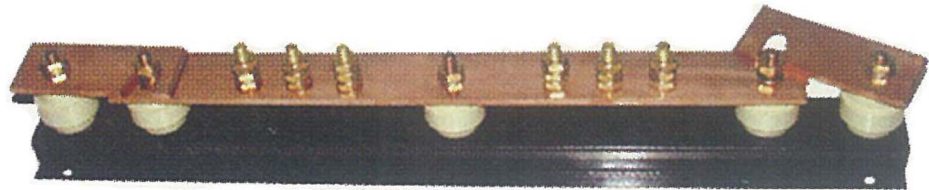

Aerial Rod With Terminal Base in Copper

'J' Type Earth Clamp

'C' Copper Connectors

DC Tape Clip

Oblong Test Clamp

Copper Multiple Points With Terminal Base

4 Way Cast Ground Plate

Multiple Copper Busbar With Nylon Base Plate & Disconnecting Link